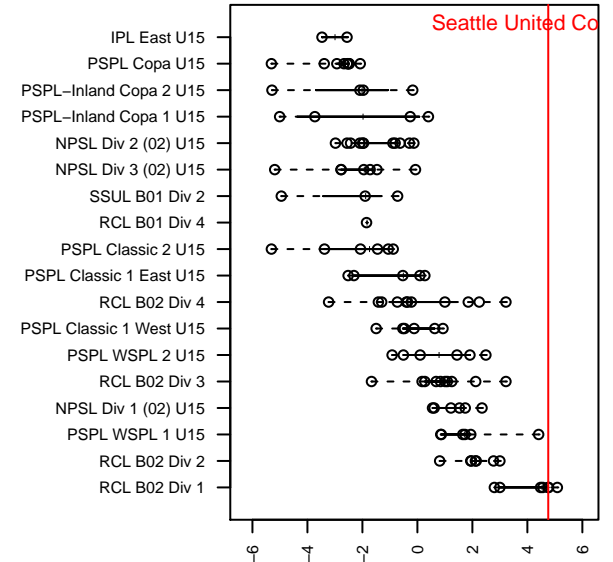

Seattle United Copa B02

Seattle United
 Seattle, WA
 B02 total strength=1767
 attack=26.15 defense=31.19
 fall league = RCL B02 Div 1
 notes= Chursky 2015

alt names used:
 Seattle United B02 Copa A
 SEATTLE UNITED B02 COPA (WA)
 Seattle United B02 Copa A
 SEATTLE UNITED B02 COPA (WA)
 SEATTLE UNITED B02 COPA (UNITED STATE)
 Seattle United B02 Copa A

Venues played:
 2016 Nike Crossfire Challenge Super Group U'
 2016 Surf Cup Super Black U15
 2016 SX Cup U15 Premier – Tier 1 U15
 2016 FWRL B02
 2016 RCL B02 Div 1
 2016 WYS Championship B02

Seattle United Copa B02
 Dots are actual minus expected GF (blue circles) and GA (red triangles).
 Blue line is smoothed change in attack strength. Red is smoothed change in defense strength.

**attack and defense variance (black dot)
relative to other teams
and top 10 in region**

**attack and defense rating
relative to others at age
and all opponents in last 13 months**

Performance relative to 13 month average