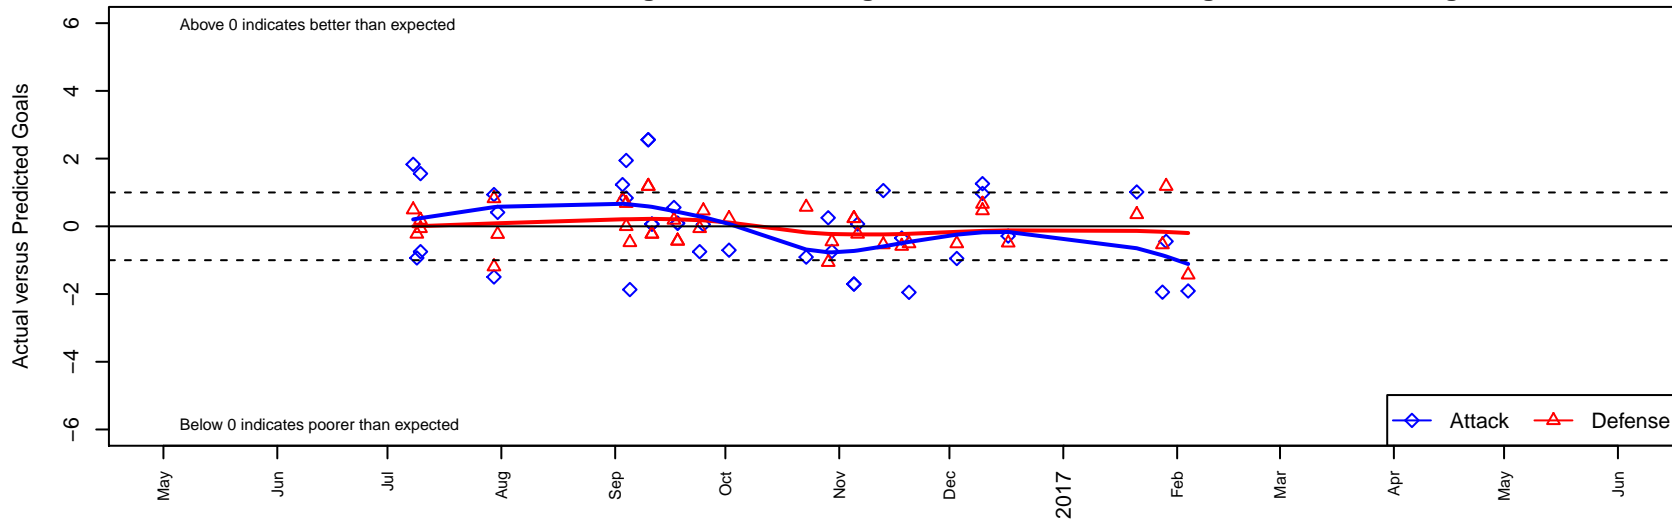

Seattle United Copa B02

Seattle United
 Seattle, WA
 B02 total strength=1767
 attack=26.15 defense=31.19
 fall league = RCL B02 Div 1
 notes= Chursky 2015

alt names used:
 Seattle United B02 Copa A
 SEATTLE UNITED B02 COPA (WA)
 Seattle United B02 Copa A
 SEATTLE UNITED B02 COPA (WA)
 SEATTLE UNITED B02 COPA (UNITED STATE)
 Seattle United B02 Copa A

Venues played:
 2016 Nike Crossfire Challenge Super Group U'
 2016 Surf Cup Super Black U15
 2016 SX Cup U15 Premier – Tier 1 U15
 2016 FWRL B02
 2016 RCL B02 Div 1
 2016 WYS Championship B02

Seattle United Copa B02
 Dots are actual minus expected GF (blue circles) and GA (red triangles).
 Blue line is smoothed change in attack strength. Red is smoothed change in defense strength.

**attack and defense variance (black dot)
relative to other teams
and top 10 in region**

**attack and defense rating
relative to others at age
and all opponents in last 13 months**

Performance relative to 13 month average