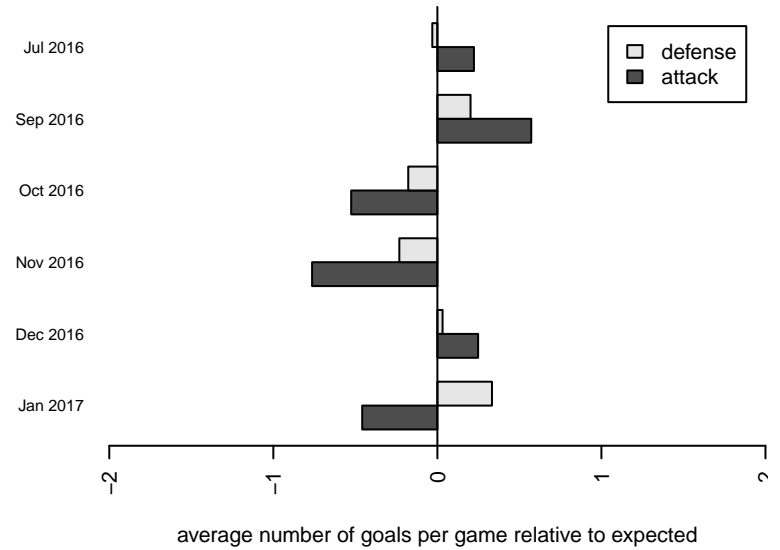

Performance relative to 13 month average